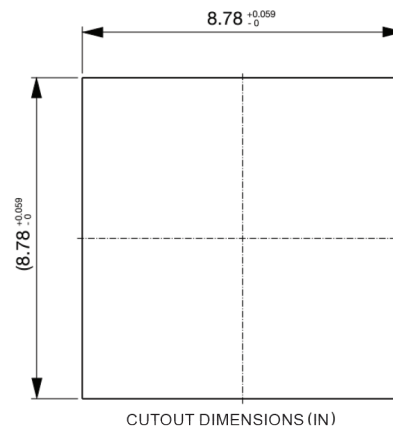

PFFP250 Filtered Fan Packages

Testing done under controlled conditions. Actual performance may vary.