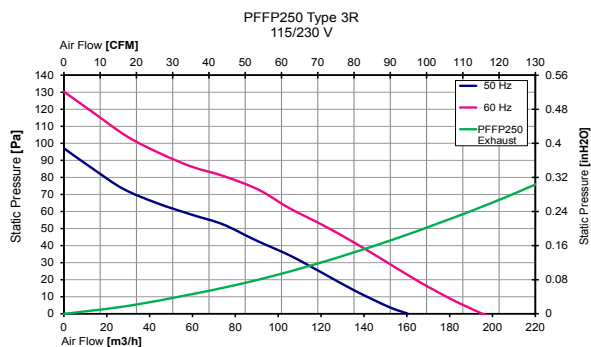

UL File # E502939

All information subject to change without notice

Get the Edge... Get Thermal Edge

Temperature Control Solutions for Electrical Enclosures

(972) 580-0200 • www.thermal-edge.com • thermalinfo@thermal-edge.com