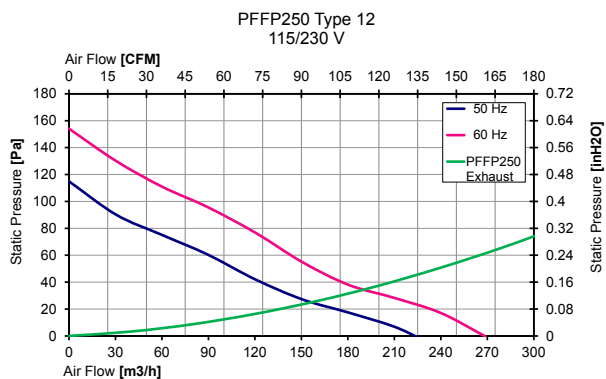

UL File # E502939

All information subject to change without notice

Get the Edge... Get Thermal Edge

Temperature Control Solutions for Electrical Enclosures

(972) 580-0200 • www.thermal-edge.com • thermalinfo@thermal-edge.com