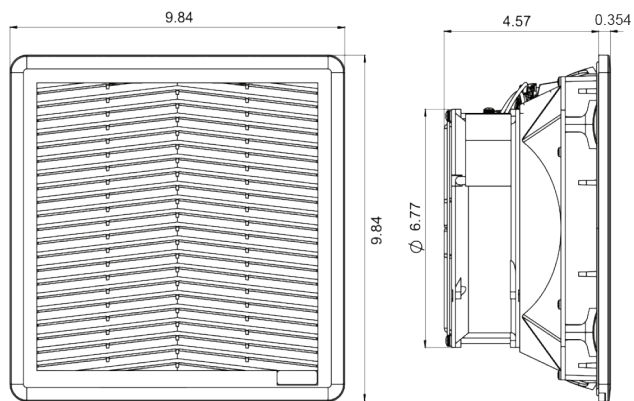

PFFP250 Filtered Fan Packages

Testing done under controlled conditions. Actual performance may vary.