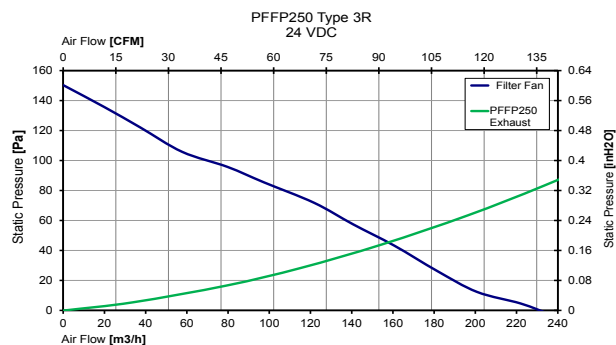

UL File # E502939

All information subject to change without notice

Get the Edge... Get Thermal Edge

Temperature Control Solutions for Electrical Enclosures

(972) 580-0200 • www.thermal-edge.com • thermalinfo@thermal-edge.com