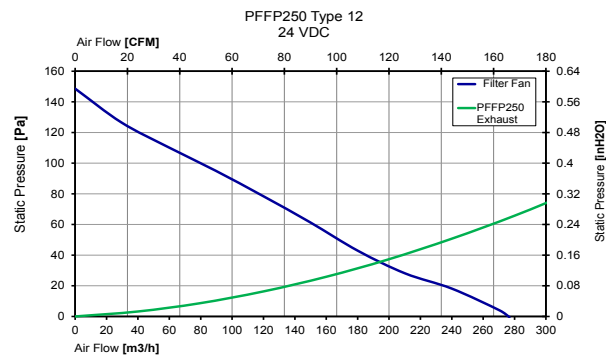

UL File # E502939

All information subject to change without notice

Get the Edge... Get Thermal Edge

Temperature Control Solutions for Electrical Enclosures

(972) 580-0200 • www.thermal-edge.com • thermalinfo@thermal-edge.com