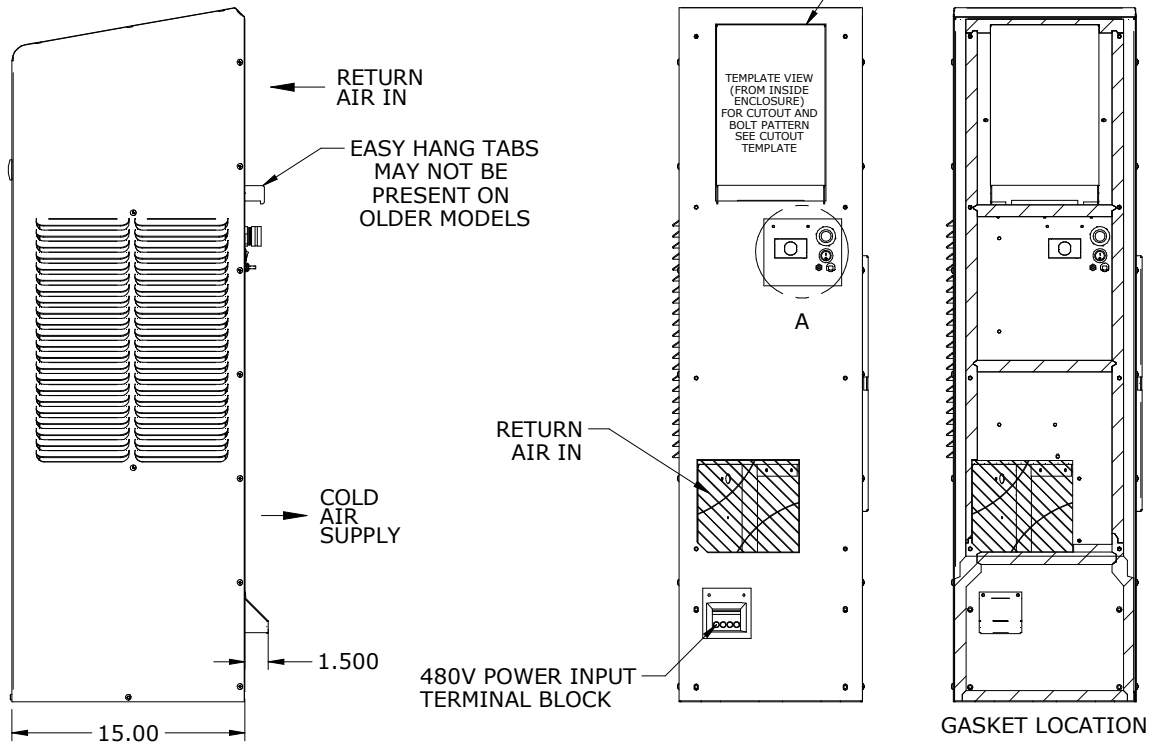

AMBIENT AIR IN.
REUSABLE FILTER:
1) SLIDING 1" FRAME STANDARD
2) 2" FRAME FOR PLEATED FILTER OPTIONAL

TITLE	NARROW EDGE		
SIZE	6,000/8,000 BTUh		
SCALE	480V MODELS		
REV	1	DATE	REV
SCALE:	WEIGHT:	SHEET 1 OF 2	