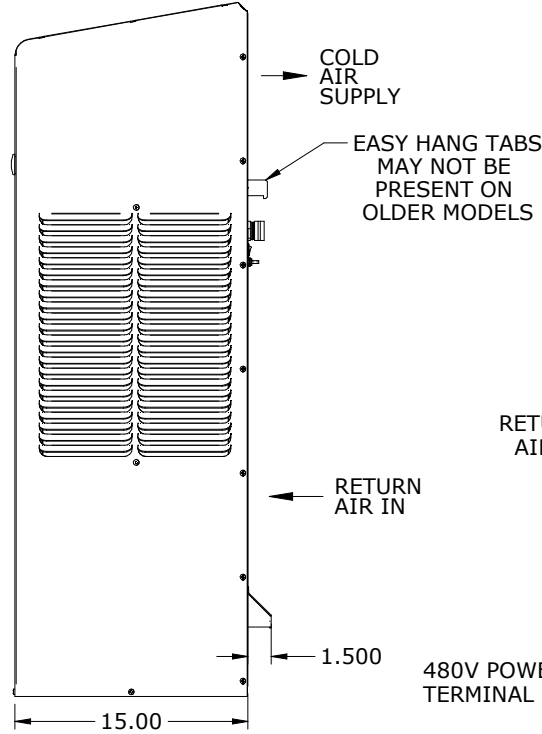

2.44
2" OPTIONAL FILTER

AMBIENT AIR IN.
REUSABLE FILTER:
1) SLIDING 1" FRAME STANDARD
2) 2" FRAME FOR PLEATED FILTER OPTIONAL

TITLE	NARROW EDGE		
SIZE	DWG NO	REV	D
1/4"	NE050		
SCALE:	WEIGHT:	SHEET 1 OF 2	