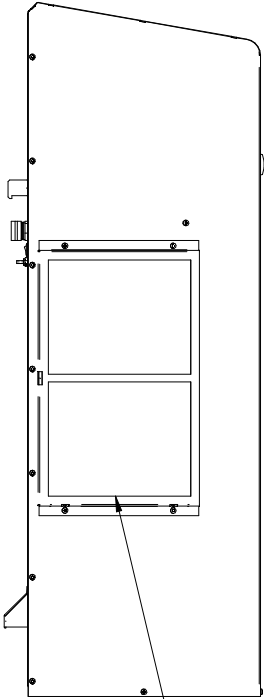

2.44
2" OPTIONAL FILTER

AMBIENT AIR IN.
REUSABLE FILTER:
1) SLIDING 1" FRAME STANDARD
2) 2" FRAME FOR PLEATED FILTER OPTIONAL

TITLE	NARROW EDGE		
SIZE	DWG NO	REV	D
1/4"	NE050		
SCALE:	WEIGHT:	SHEET 1 OF 2	