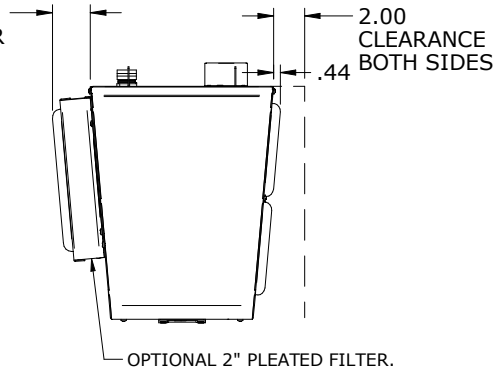

2.44
2" OPTIONAL FILTER

AMBIENT AIR IN.
REUSABLE FILTER:
1) SLIDING 1" FRAME STANDARD
2) 2" FRAME FOR PLEATED FILTER OPTIONAL

TITLE	NARROW EDGE		
SIZE	DWG NO	REV	D
1/4"	NE050		
SCALE:	WEIGHT:	SHEET 1 OF 2	