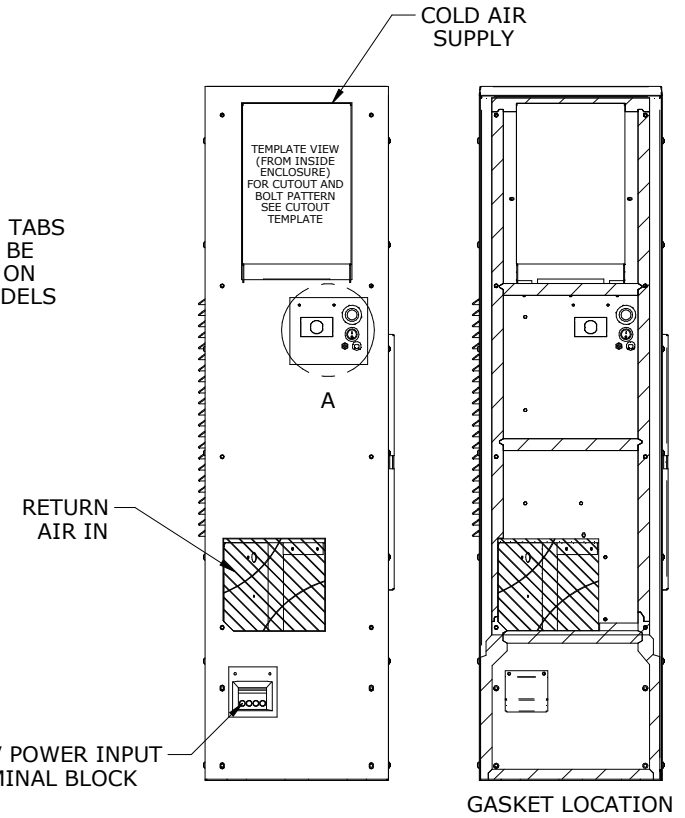

2.44
2" OPTIONAL FILTER

AMBIENT AIR IN.
REUSABLE FILTER:
1) SLIDING 1" FRAME STANDARD
2) 2" FRAME FOR PLEATED FILTER OPTIONAL

TITLE	NARROW EDGE		
SIZE	DWG NO	REV	D
1/4"	NE050		
SCALE:	WEIGHT:	SHEET 1 OF 2	