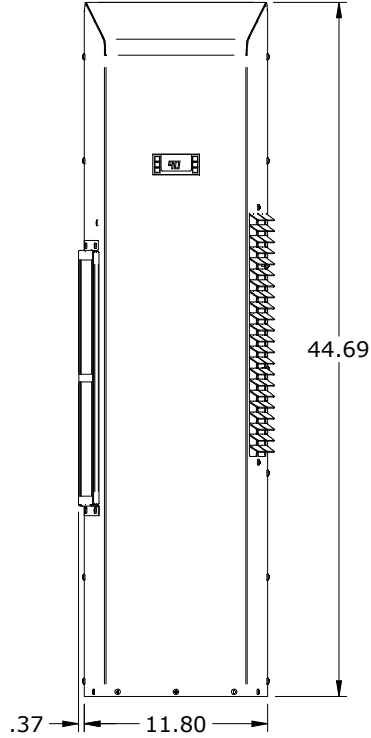

2.44
2" OPTIONAL FILTER

AMBIENT AIR IN.
REUSABLE FILTER:
1) SLIDING 1" FRAME STANDARD
2) 2" FRAME FOR PLEATED FILTER OPTIONAL

TITLE	NARROW EDGE		
SIZE	DWG NO	REV	D
1/4"	NE050		
SCALE:	WEIGHT:	SHEET 1 OF 2	