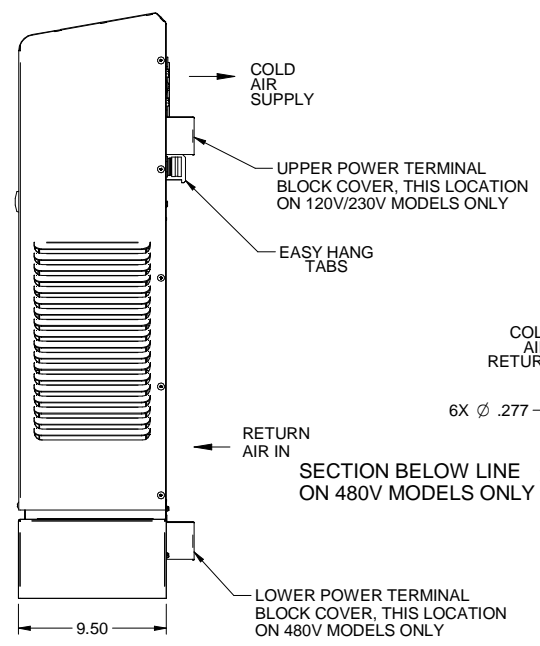

AMBIENT AIR IN. REUSABLE FILTER:
1) SLIDING 1" FRAME STANDARD
2) 2" FRAME FOR PLEATED FILTER OPTIONAL

OPTIONAL 2" PLEATED FILTER.

**NARROW EDGE NE020/NE030/NE040 - 2,000/3,000/4,000 BTUH
120V, 230V, AND 480V MODELS**