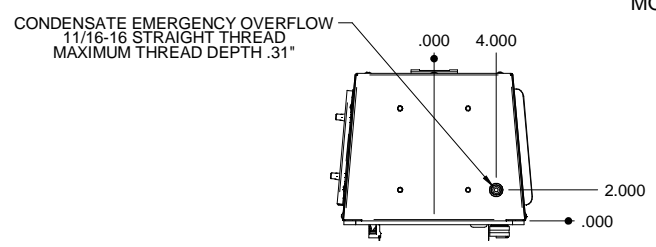

AMBIENT AIR IN. REUSABLE FILTER:
1) SLIDING 1" FRAME STANDARD
2) 2" FRAME FOR PLEATED FILTER OPTIONAL

OPTIONAL 2" PLEATED FILTER.

**NARROW EDGE NE020/NE030/NE040 - 2,000/3,000/4,000 BTUH
120V, 230V, AND 480V MODELS**