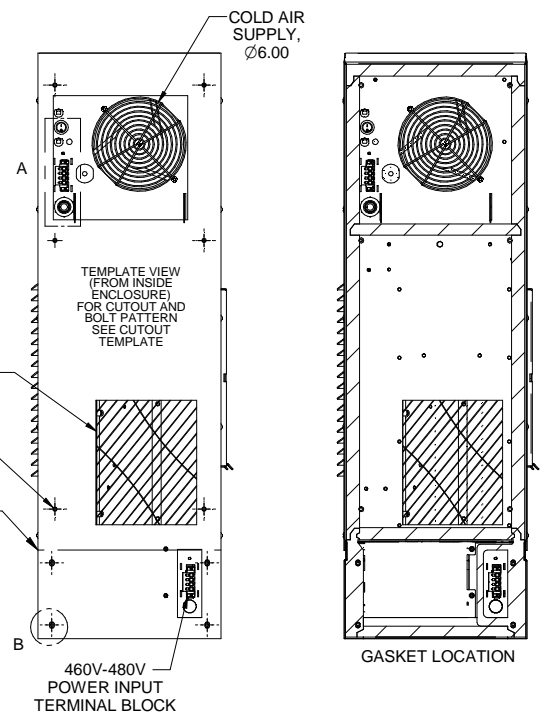

AMBIENT AIR IN. REUSABLE FILTER:
1) SLIDING 1" FRAME STANDARD
2) 2" FRAME FOR PLEATED FILTER OPTIONAL

OPTIONAL 2" PLEATED FILTER.

**NARROW EDGE NE020/NE030/NE040 - 2,000/3,000/4,000 BTUH
120V, 230V, AND 480V MODELS**