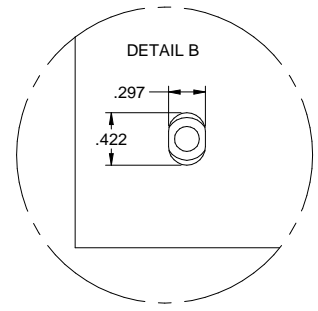

AMBIENT AIR IN. REUSABLE FILTER:
1) SLIDING 1" FRAME STANDARD
2) 2" FRAME FOR PLEATED FILTER OPTIONAL

OPTIONAL 2" PLEATED FILTER.

**NARROW EDGE NE020/NE030/NE040 - 2,000/3,000/4,000 BTUH
120V, 230V, AND 480V MODELS**