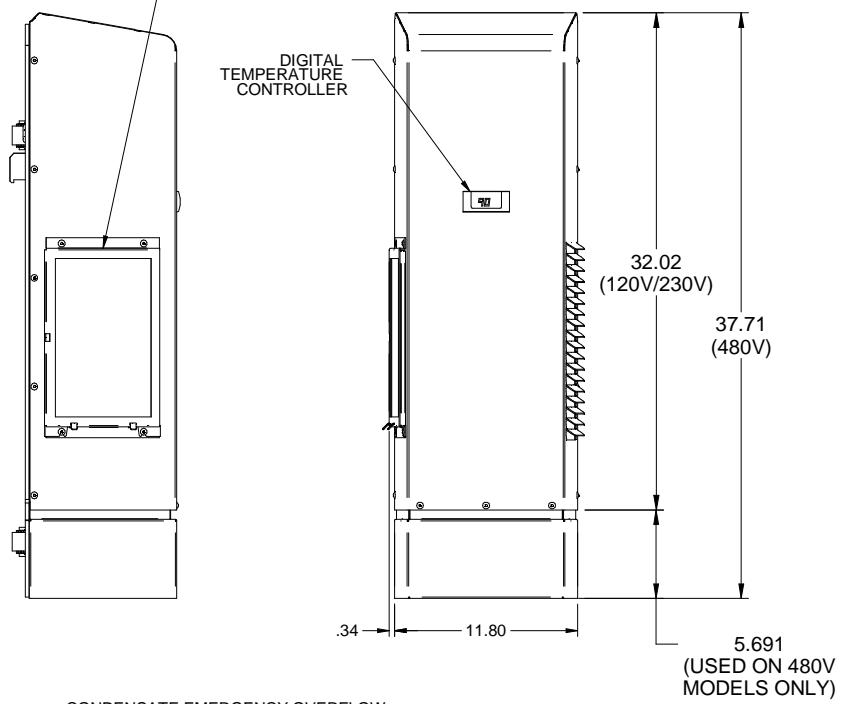

AMBIENT AIR IN. REUSABLE FILTER:
1) SLIDING 1" FRAME STANDARD
2) 2" FRAME FOR PLEATED FILTER OPTIONAL

OPTIONAL 2" PLEATED FILTER.

**NARROW EDGE NE020/NE030/NE040 - 2,000/3,000/4,000 BTUH
120V, 230V, AND 480V MODELS**