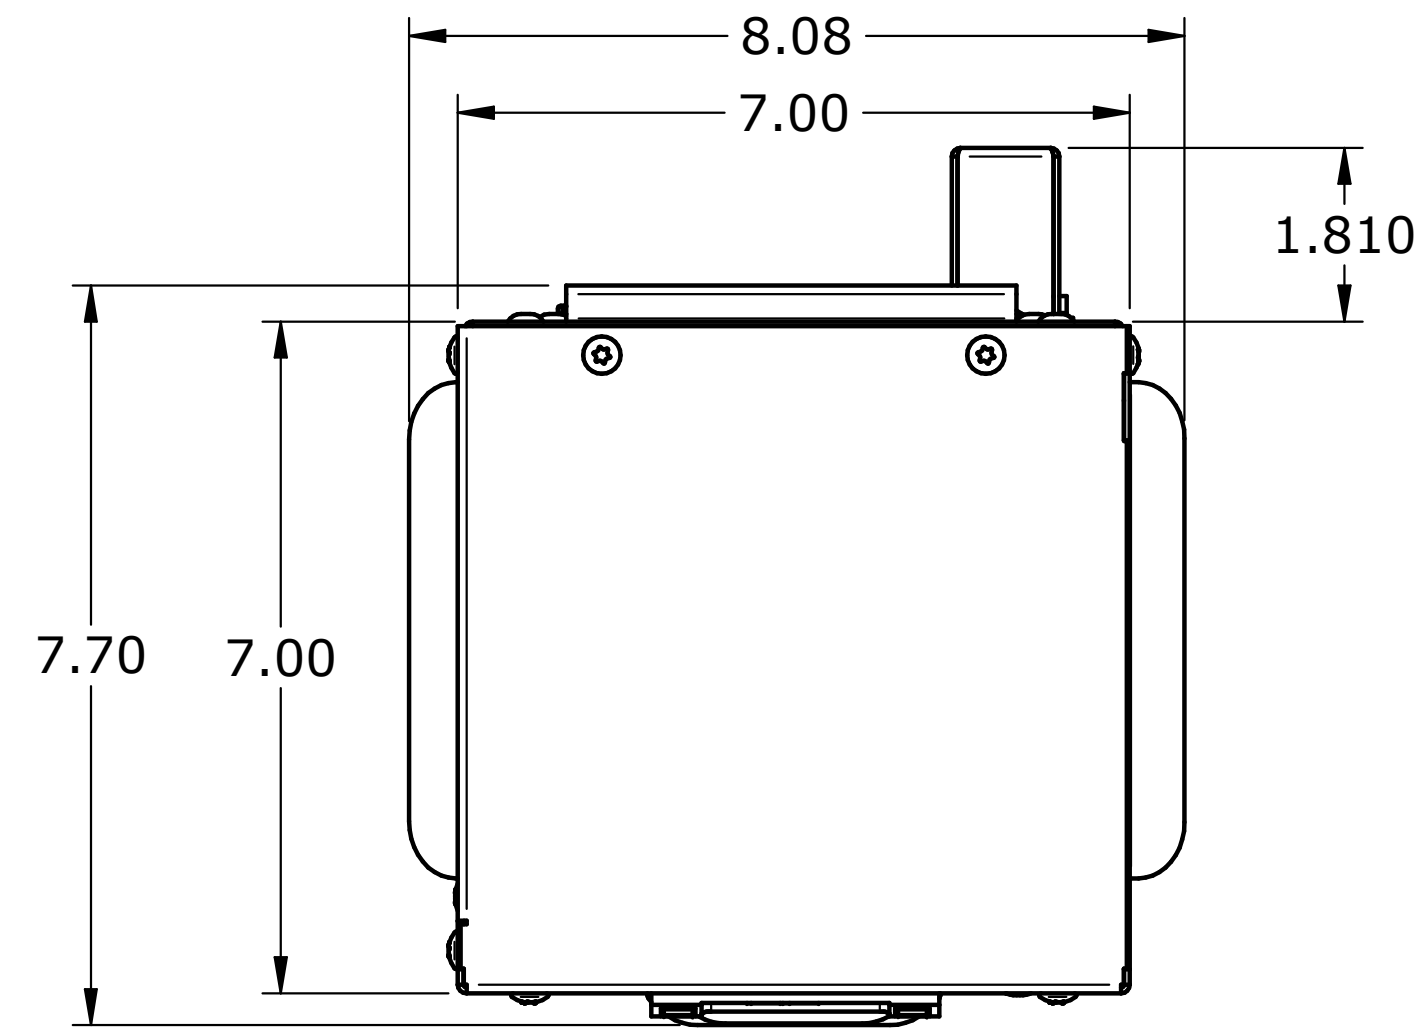

# CS011

COMPACT SERIES  
CS011 48VDC MODEL

tei\_cs\_011\_48VDC\_drwing.dft Revision 1/15/2015

DETAIL A - TERMINAL BLOCK MODEL  
(POST 7/2014 CUTOUT REQ FOR TERM BLK,  
CAN FIT OLD CUTOUT WITH CORD ONLY)