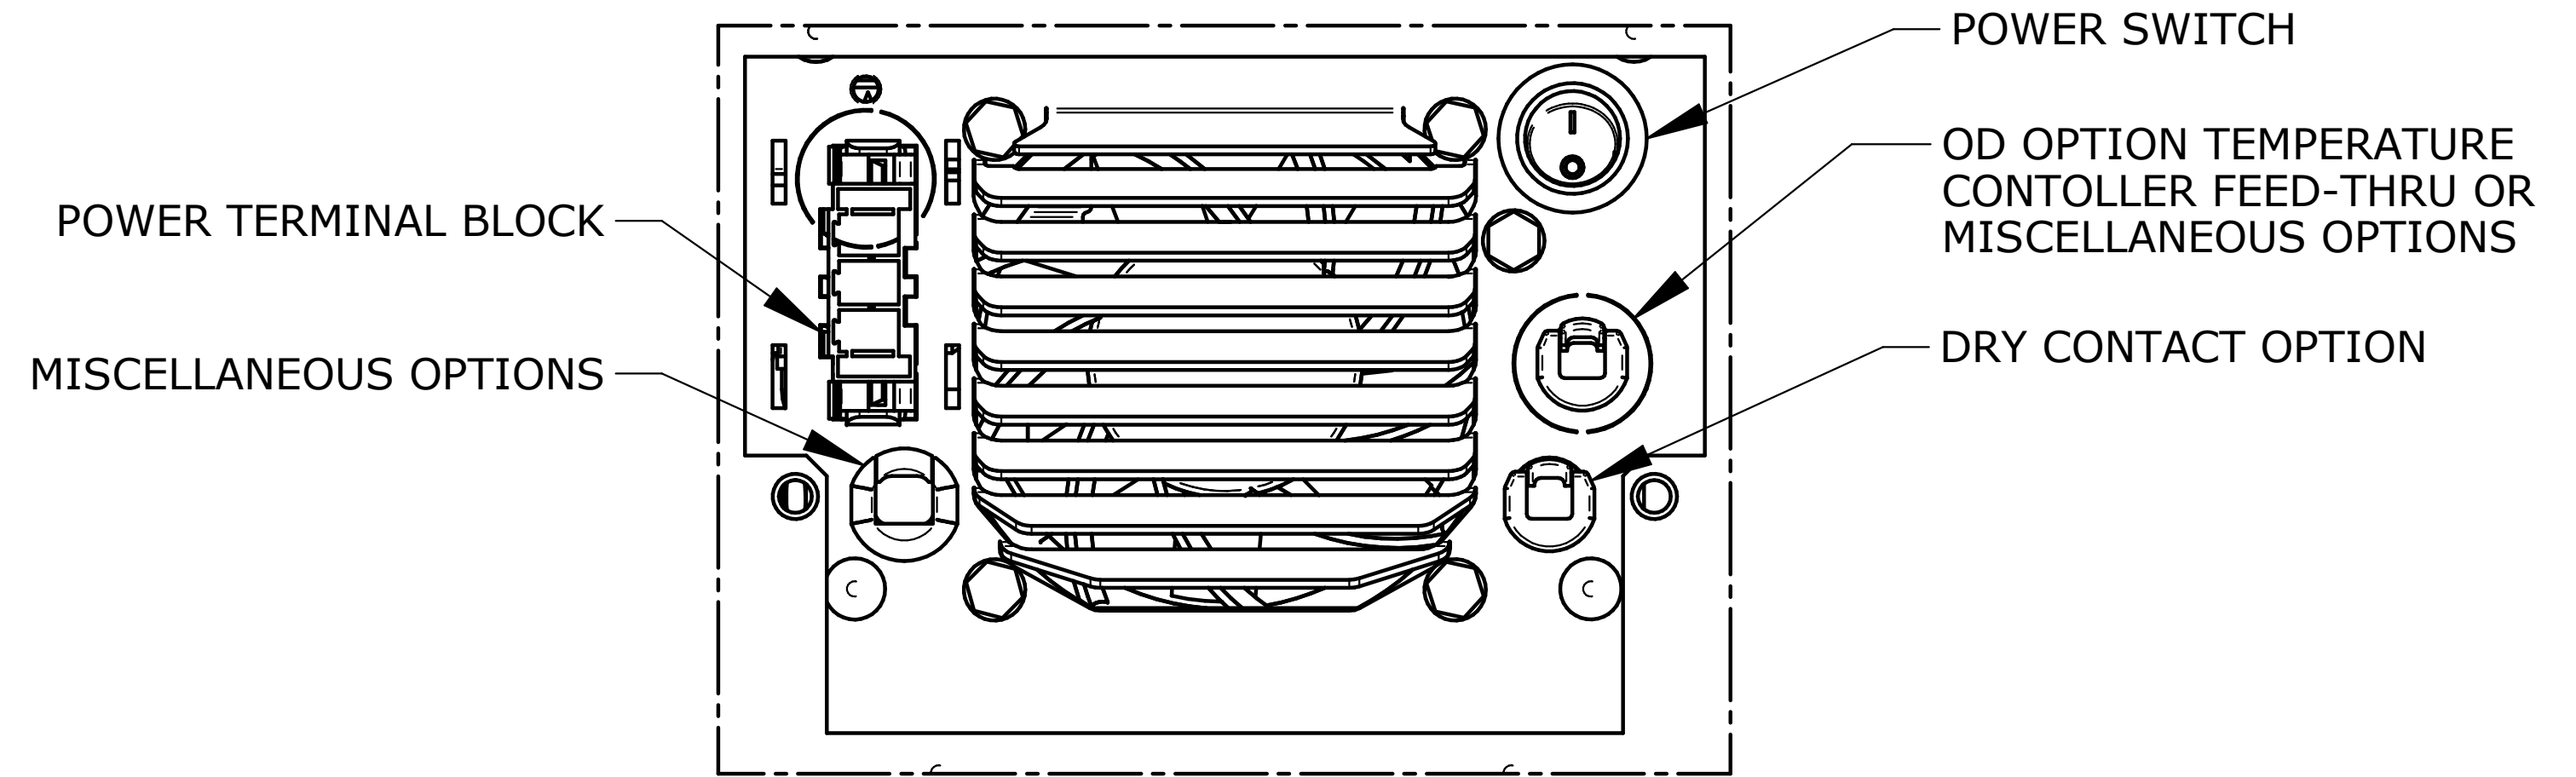

# CS011

COMPACT SERIES  
CS011 48VDC MODEL

tei\_cs\_011\_48VDC\_drwing.dft Revision 1/15/2015

DETAIL A - TERMINAL BLOCK MODEL  
(POST 7/2014 CUTOUT REQ FOR TERM BLK,  
CAN FIT OLD CUTOUT WITH CORD ONLY)